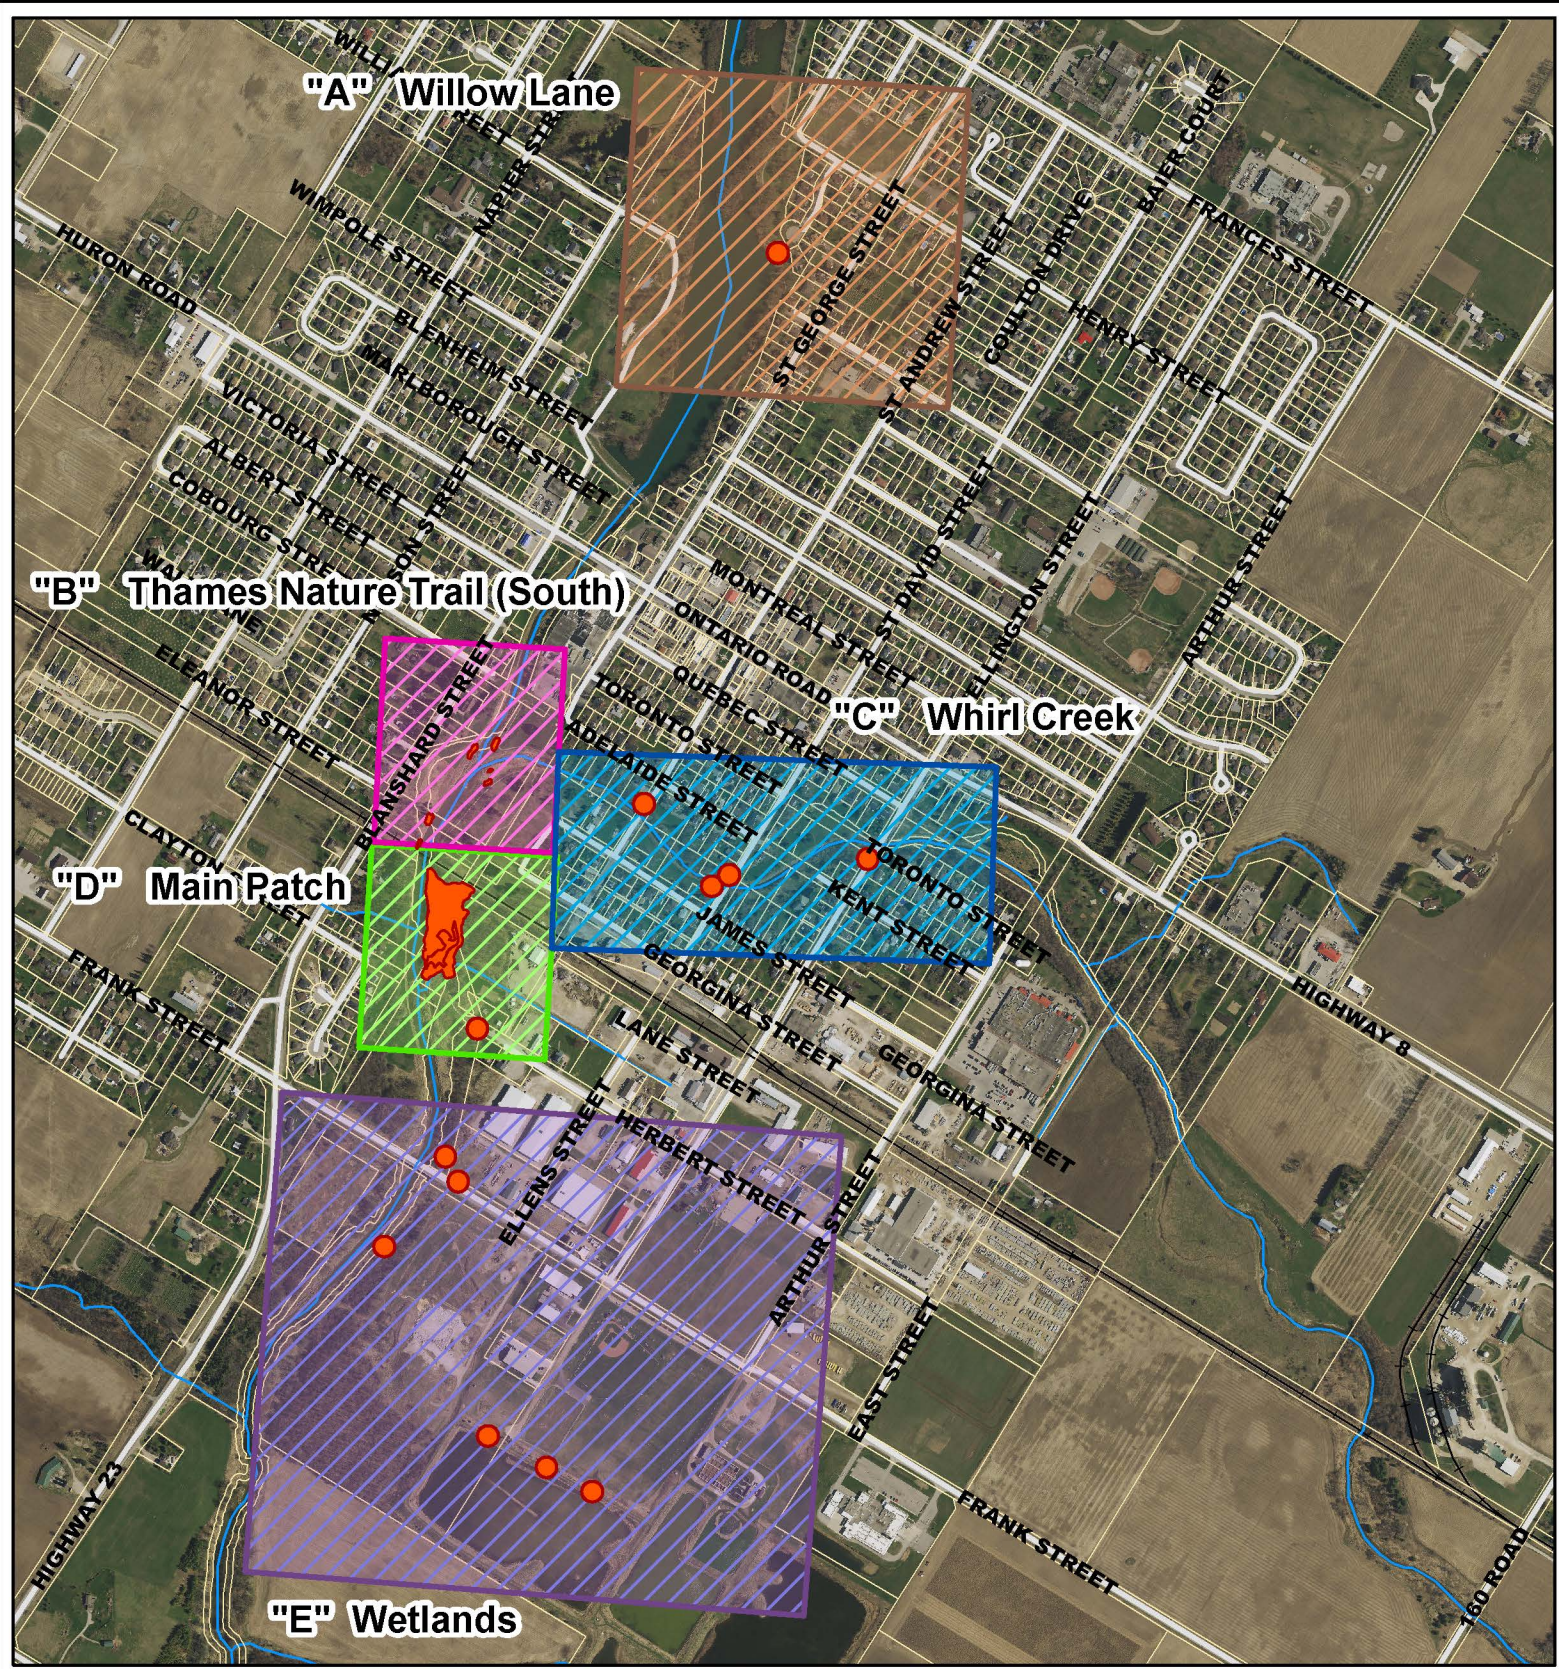

Town of Mitchell - West Perth
2019 Japanese Knotweed Control

UPPER THAMES RIVER
CONSERVATION AUTHORITY

- Total GPS'd Japanese Knotweed - 2.46 Acres
- Knotweed Cut to Date - 0.3 Acres
- UTRCA Property
- Property Ownership Parcels
- Railway
- Roads

Appendix A
Japanese Knotweed Control
 Town of Mitchell - West Perth

- Japanese Knotweed Locations
- Property Ownership Parcels
- Watercourse
- ++ Railway
- Roads